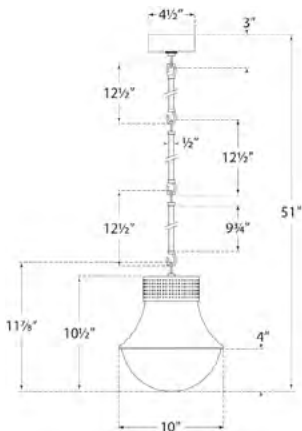

Precision Small Pendant

KW5221PN-WG

Materials Shown

Polished Nickel with White Glass

Available in

Antique-Burnished Brass

Bronze

Polished Nickel

Dimensions

O/A Height: 51"

Min. Custom Height: 20"

Width: 10"

Canopy: 4.5" Round

Socket

E26 Keyless

Wattage

60 A19

Weight

7lbs