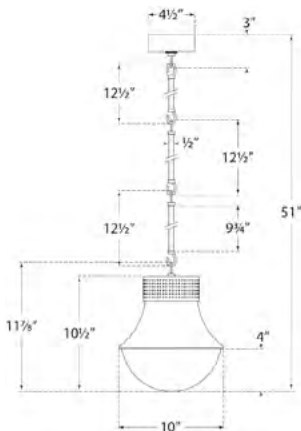

Precision Small Pendant

KW5221BZ-WG

Materials Shown

Bronze with White Glass

Available in

Antique-Burnished Brass

Bronze

Polished Nickel

Dimensions

O/A Height: 51"

Min. Custom Height: 20"

Width: 10"

Canopy: 4.5" Round

Socket

E26 Keyless

Wattage

60 A19

Weight

7lbs