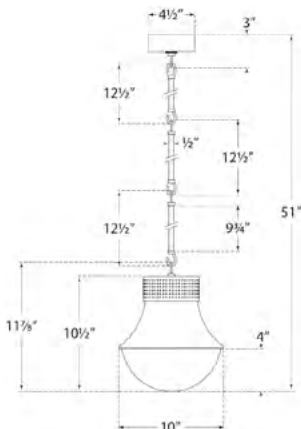

Precision Small Pendant

KW5221AB-WG

Materials Shown

**Antique-Burnished Brass with
White Glass**

Available in

**Antique-Burnished Brass
Bronze
Polished Nickel**

Dimensions

O/A Height: 51"
Min. Custom Height: 20"
Width: 10"
Canopy: 4.5" Round

Socket

E26 Keyless

Wattage

60 A19

Weight

7lbs