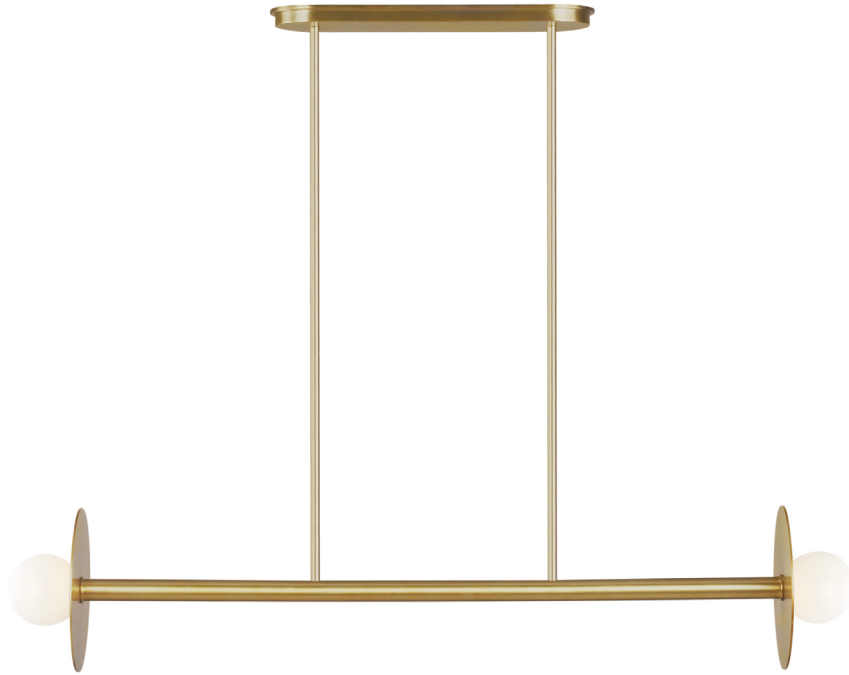

Nodes Medium Linear Chandelier

KC1012MBK

Materials Shown

Midnight Black

Available in

**Burnished Brass
Midnight Black**

Dimensions

Length: 41.125"

Width: 8"

Height: 8"

Overall Height: 61.5"

Canopy: DP:4.5" W:16" H:1"

Rectangular

Socket

2 - G9 - T4

Wattage

60W

Nodes Medium Linear Chandelier

KC1012BBS

Materials Shown

Burnished Brass

Available in

Burnished Brass

Midnight Black

Dimensions

Length: 41.125"

Width: 8"

Height: 8"

Overall Height: 61.5"

Canopy: DP:4.5" W:16" H:1"

Rectangular

Socket